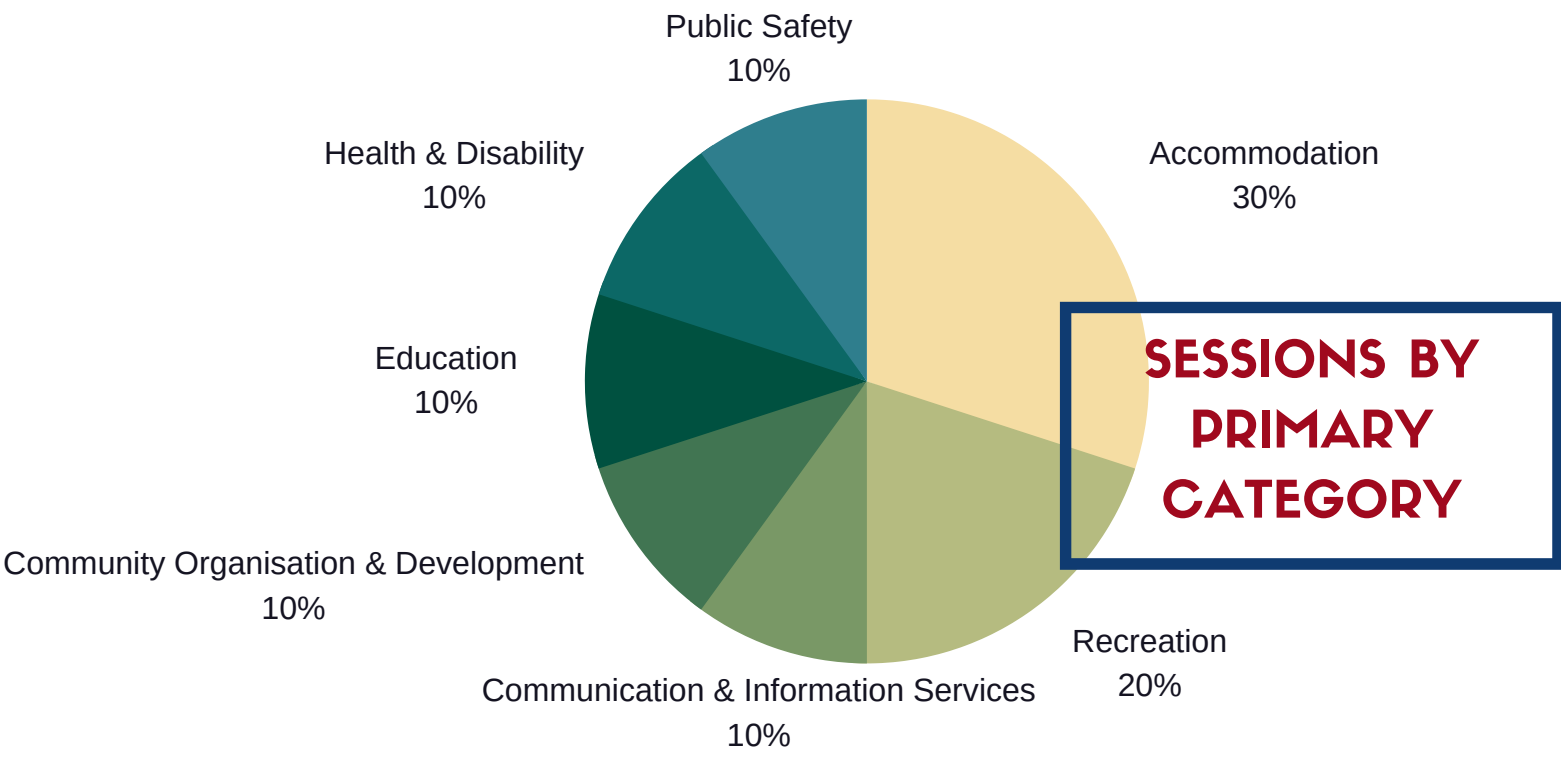

KIMBA COUNCIL

WHAT ARE OUR COMMUNITY NEEDS?

258 SESSIONS 1 JULY 2021 - 30 JUNE 2022

LANDING PAGES:

WHO ARE OUR USERS?