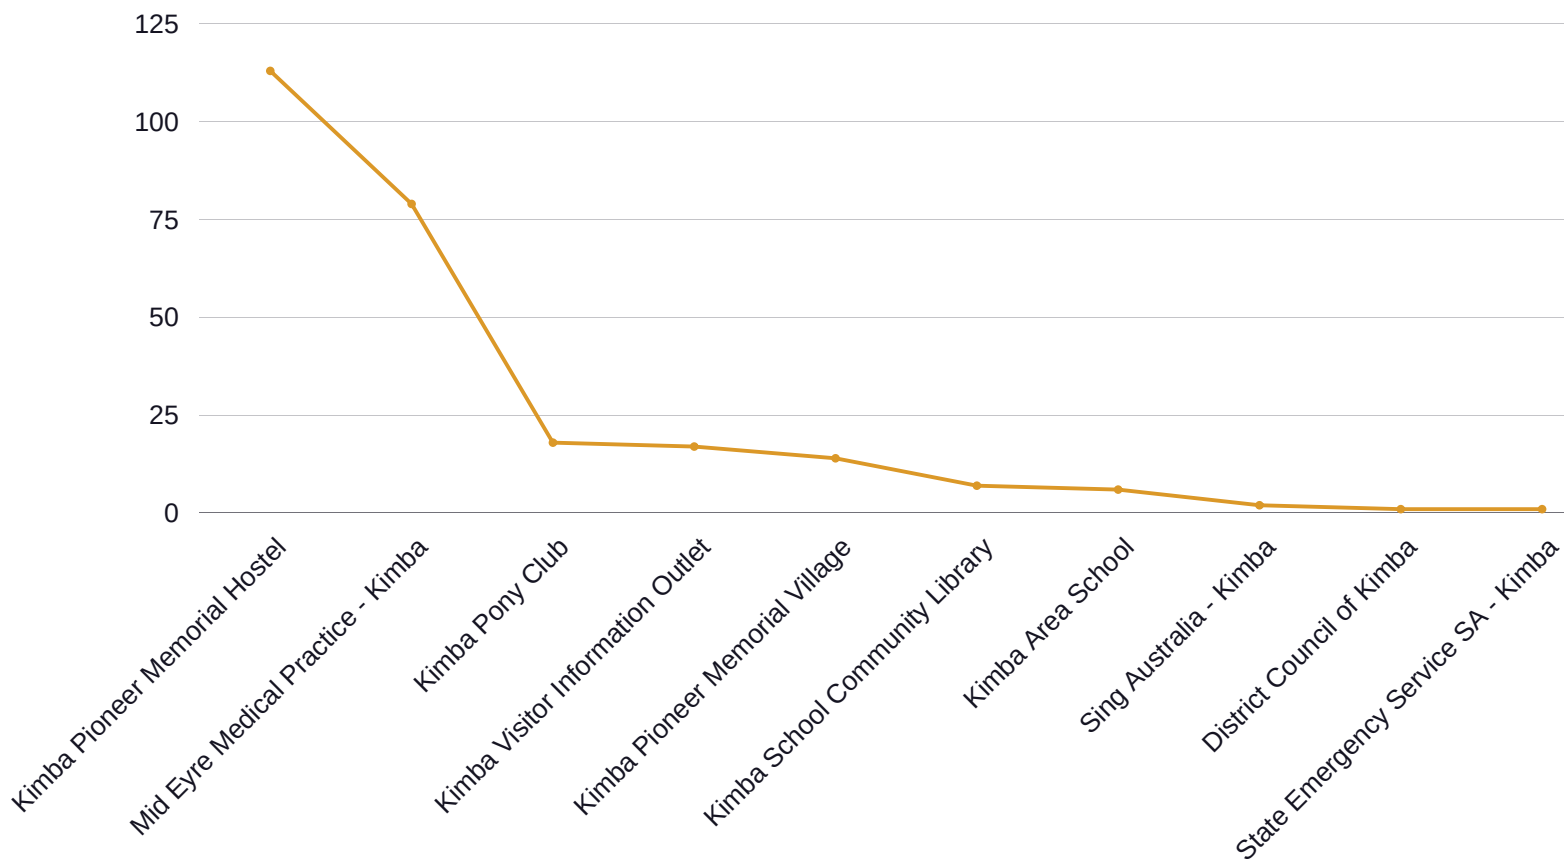

KIMBA COUNCIL

WHAT ARE OUR COMMUNITY NEEDS?

258 SESSIONS 1 JULY 2021 - 30 JUNE 2022

LANDING PAGES:

WHO ARE OUR USERS?